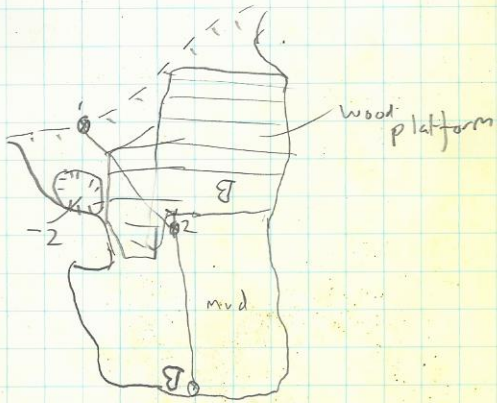

31/1/13

Tham Yai Nam Nao
Shine Cave

Book: Maha Ellis

Inst: Phil Collett Ellis DisbX

stn 1 = existing stn

WALLS PED120

①

Chartwell

England

	L	R	v	D
1-2 8/72 133/4 +03/6	①		∞	0
	② 3/7	3/4	0	2
2-3 10/19 172/1 +04/3	③ 3/2	2/3	2	1/5

③ Tham Yai Nam Nao Shrine Cave 21/1/13
 Chartwell England

② Tham Yai Nam Nao Shrine Cave 21/1/13