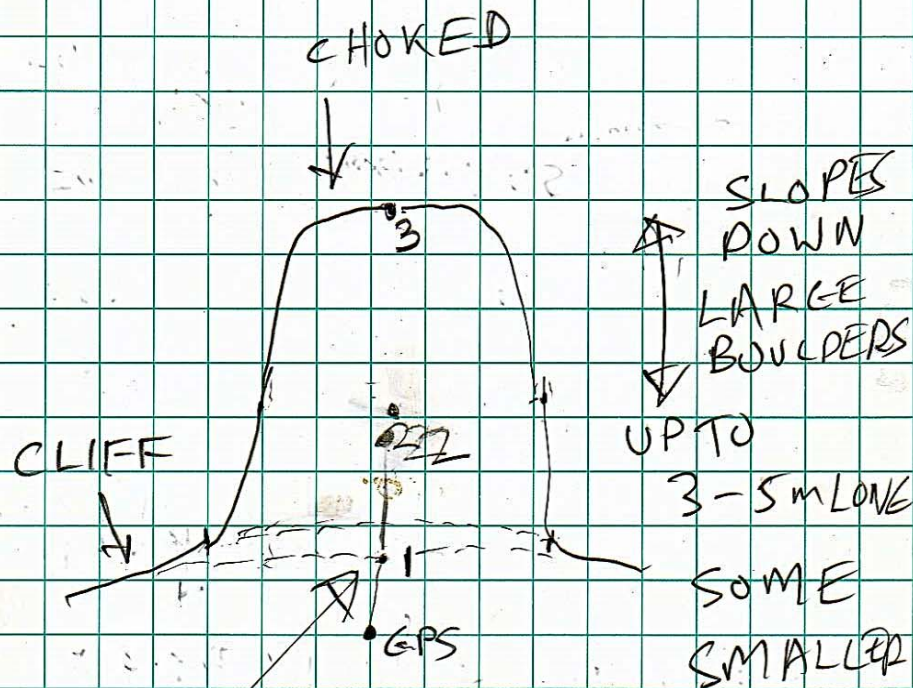

SURVEY

PHIL COLLETT

VERN UNSWORTH

Possible name - (IN THAI)

Tham ELEPHANT FOOT

- 2 elephant foot shaped
stalagmites

GPS 47Q 590649 2253 747

437m

L R U D

GPS-1	3.88	006.3	+10.1	①	7.5	7.9	6.8	0.1
1-2	5.02	020.6	-10.0	②	6.8	9.2	5.1	0.2
2-3	10.90	015.7	-18.5					

① CRXC1 13 JUNE 2015

① VERTICALLY BELOW "ROOF" BLOW

② CRXC1 13 JUNE 2015