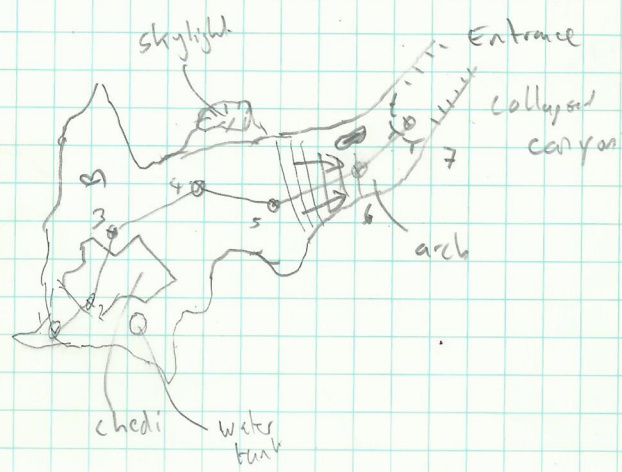

L	R	v	D
2-1	3/67	238	+8/0	①	5	6	6	2
2-3	9/27	011	+4/0	②	8/6	8/7	17	1/6
3-4	14/33	068	-8/0	③	13/1	14/3	13	1/6
4-5	7/90	099	0/0	④	4/9	12/4	20	1/6
5-6	10/18	062	-20/0	⑤	8/0	9/5	6/4	1/6
6-7	9/05	032	-10/0	⑥	1/9	2/3	10/6	1/6
				⑦	4/2	1/15	15/6	1/6

6/7/16 CR0015 ③

6/7/16 CR0015

②

Chartwell