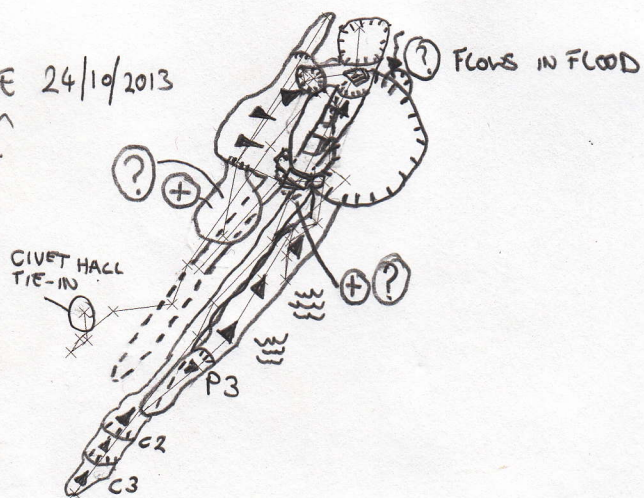

DRAWN BY JEFF WADE 24/10/2013
 INCORPORATING DETAIL FROM
 ROB MIDDLETON'S DRAWING
 21/10/2013.

OTHER TEAM MEMBERS
 ROSIE HADFIELD

Smack_my_pitch_up_and_Paupers_Pitch	<p>North</p>
Plan view, 000° up page	
Scale 1:500	