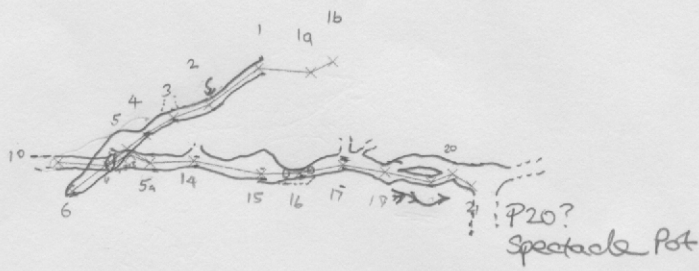

spectacle_pot	<p>North</p>
Plan view	
Scale 1:3000	
Up page 000°	

Scale (10m)

Survex 1.1.12 - <http://www.survex.com/>

spectacle_pot	Elevation on 210°    030° ←—————→
Elevation	
Scale 1:3000	
View 300°	

Survex 1.1.12 - <http://www.survex.com/>