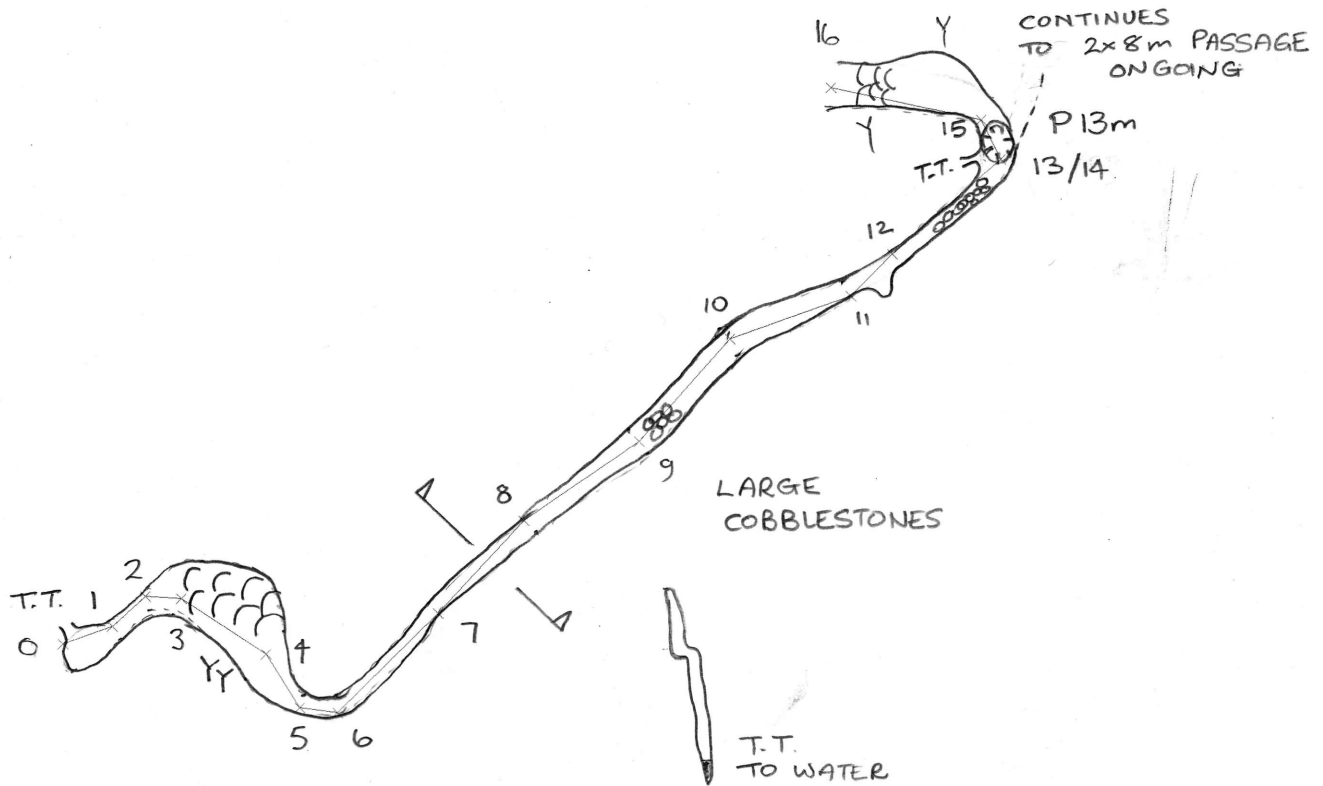

POINTLESS - NO HOPE PASSAGES (BELOW NO HOPE PITCH)
 19-10-2013 (SIMON BROOKS, JEFF WADE, PHIL WALKER)

no_hope_passage

Plan view, 000° up page

Scale 1:500

North

Scale (1m)

0 5 10 15 20 25 30 35 40

Survex 1.2.6 - <http://survex.com/>

NO HOPE PITCH
 15/10/13
 NICKY BAYLEY
 HANNAH MOULTON
 PHIL WALKER

16 = STATION 23 HSL +
 RAMBLI
 15/03/11

no_hope	North 
Plan view, 000° up page	
Scale 1:500	

Survex 1.2.6 - <http://survex.com/>