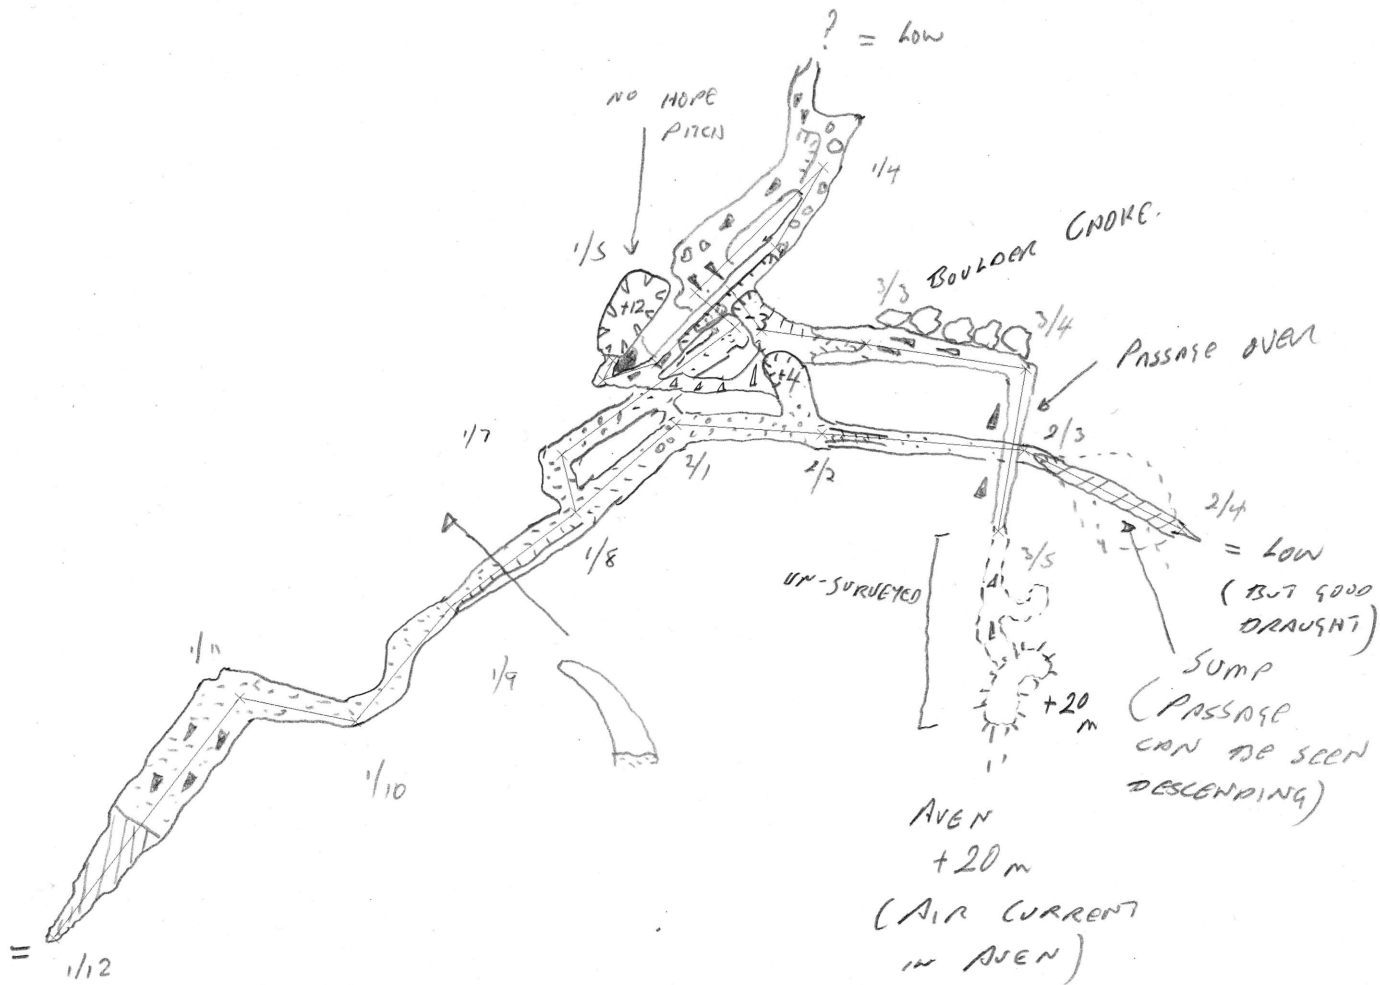

POINTLESS - NO HOPE PASSAGES (BELOW NO HOPE PITCH)
 19-10-2013 (SIMON BROOKS, JEFF WADE, PHIL WALKER)

no_hope_passage

Plan view, 000° up page

Scale 1:500

North

Scale (1m)

0 5 10 15 20 25 30 35 40

Survex 1.2.6 - <http://survex.com/>

NO HOPE PITCH
 15/10/13
 NICKY BAYLEY
 HANNAH MOULTON
 PHIL WALKER

16 = STATION 23 HSL +
 RAMBLI
 15/03/11

no_hope	North 
Plan view, 000° up page	
Scale 1:500	

Survex 1.2.6 - <http://survex.com/>