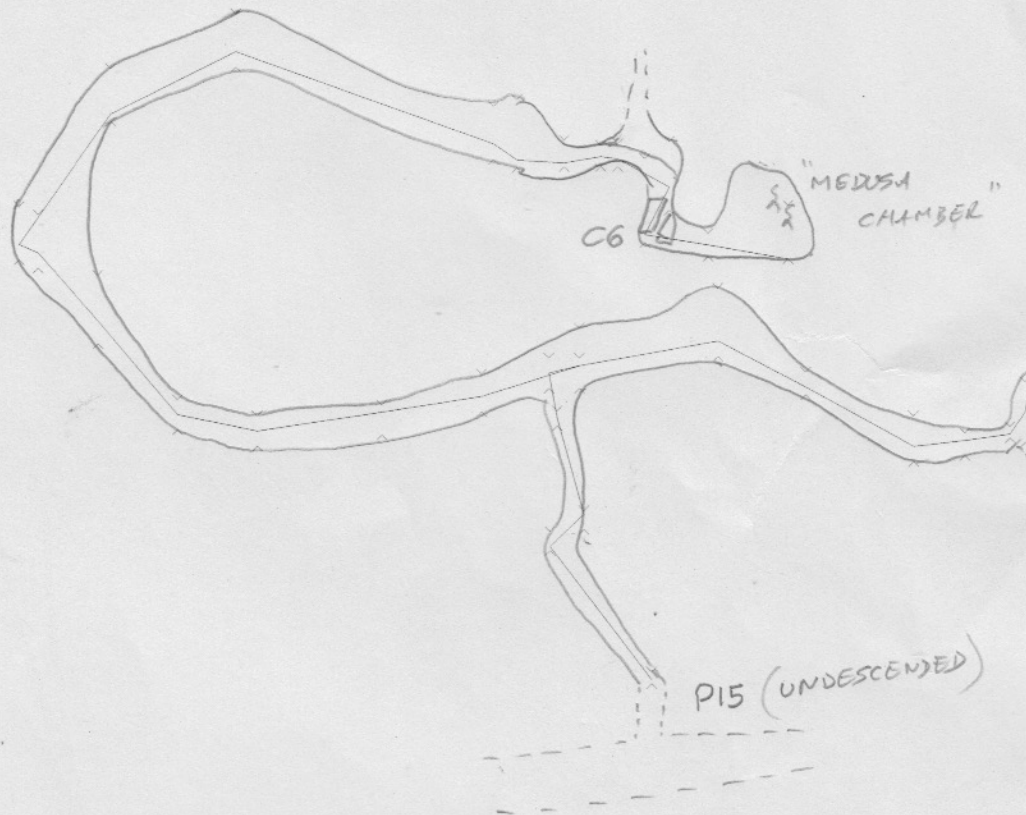

S

dirtylittlesecret5	Elevation on	Scale (10m)
Elevation facing 300°	210° 030°	
Scale 1:1000		

Survex 1.2.6 - <http://survex.com/>