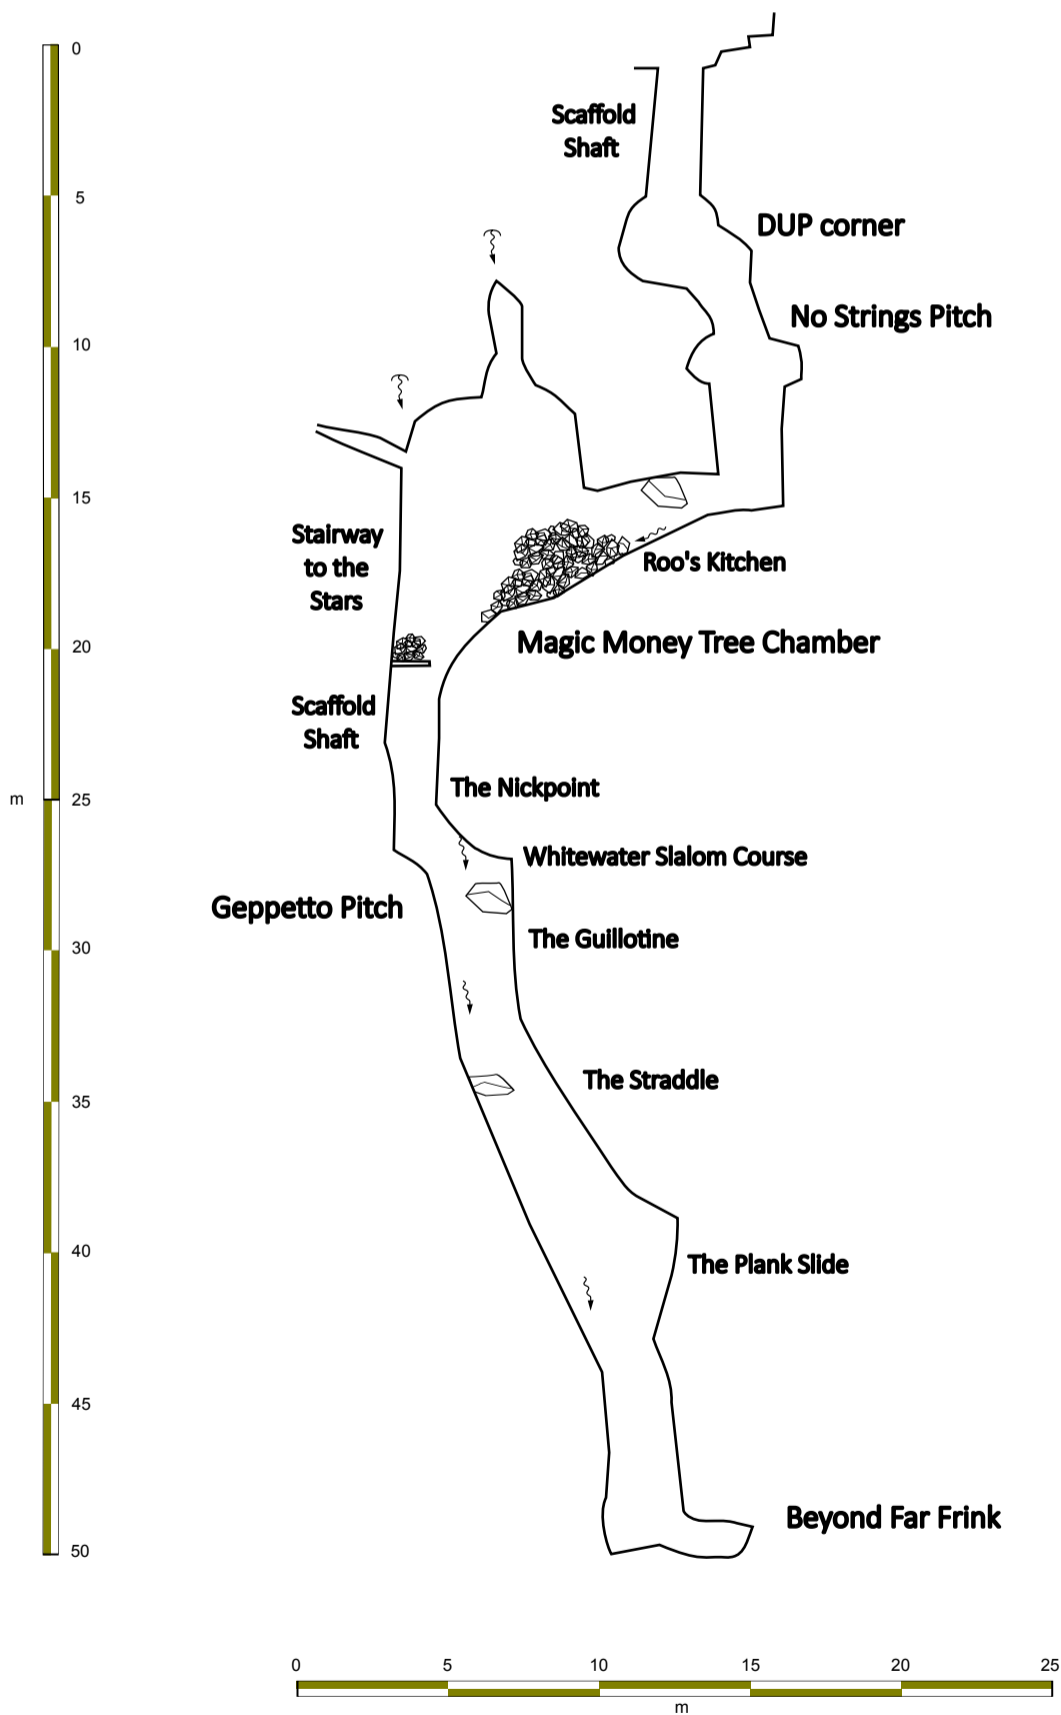

# The Wonderful Adventures of PINOCCHIO POT

**Pinocchio Pot - Leck Fell**

Pinocchio Pot (OS Grid) SD670776  
 Altitude 364m Length: 65m Depth: 49m

---

Surveyed: by Diane Arthurs, Simon Cornhill and Neil McCallum  
 to BCRA 5c - using DistoX2 & PDA

---

Drawn in Inkscape: Diane Arthurs & Simon Cornhill

---

*Leck Fell Chums 2018*

Legend			
	Gradient		Water inlet
	Boulders		Water flow
	Scaffold Shaft		Aven
			Pitch

Elevation projected on 270° - 90°