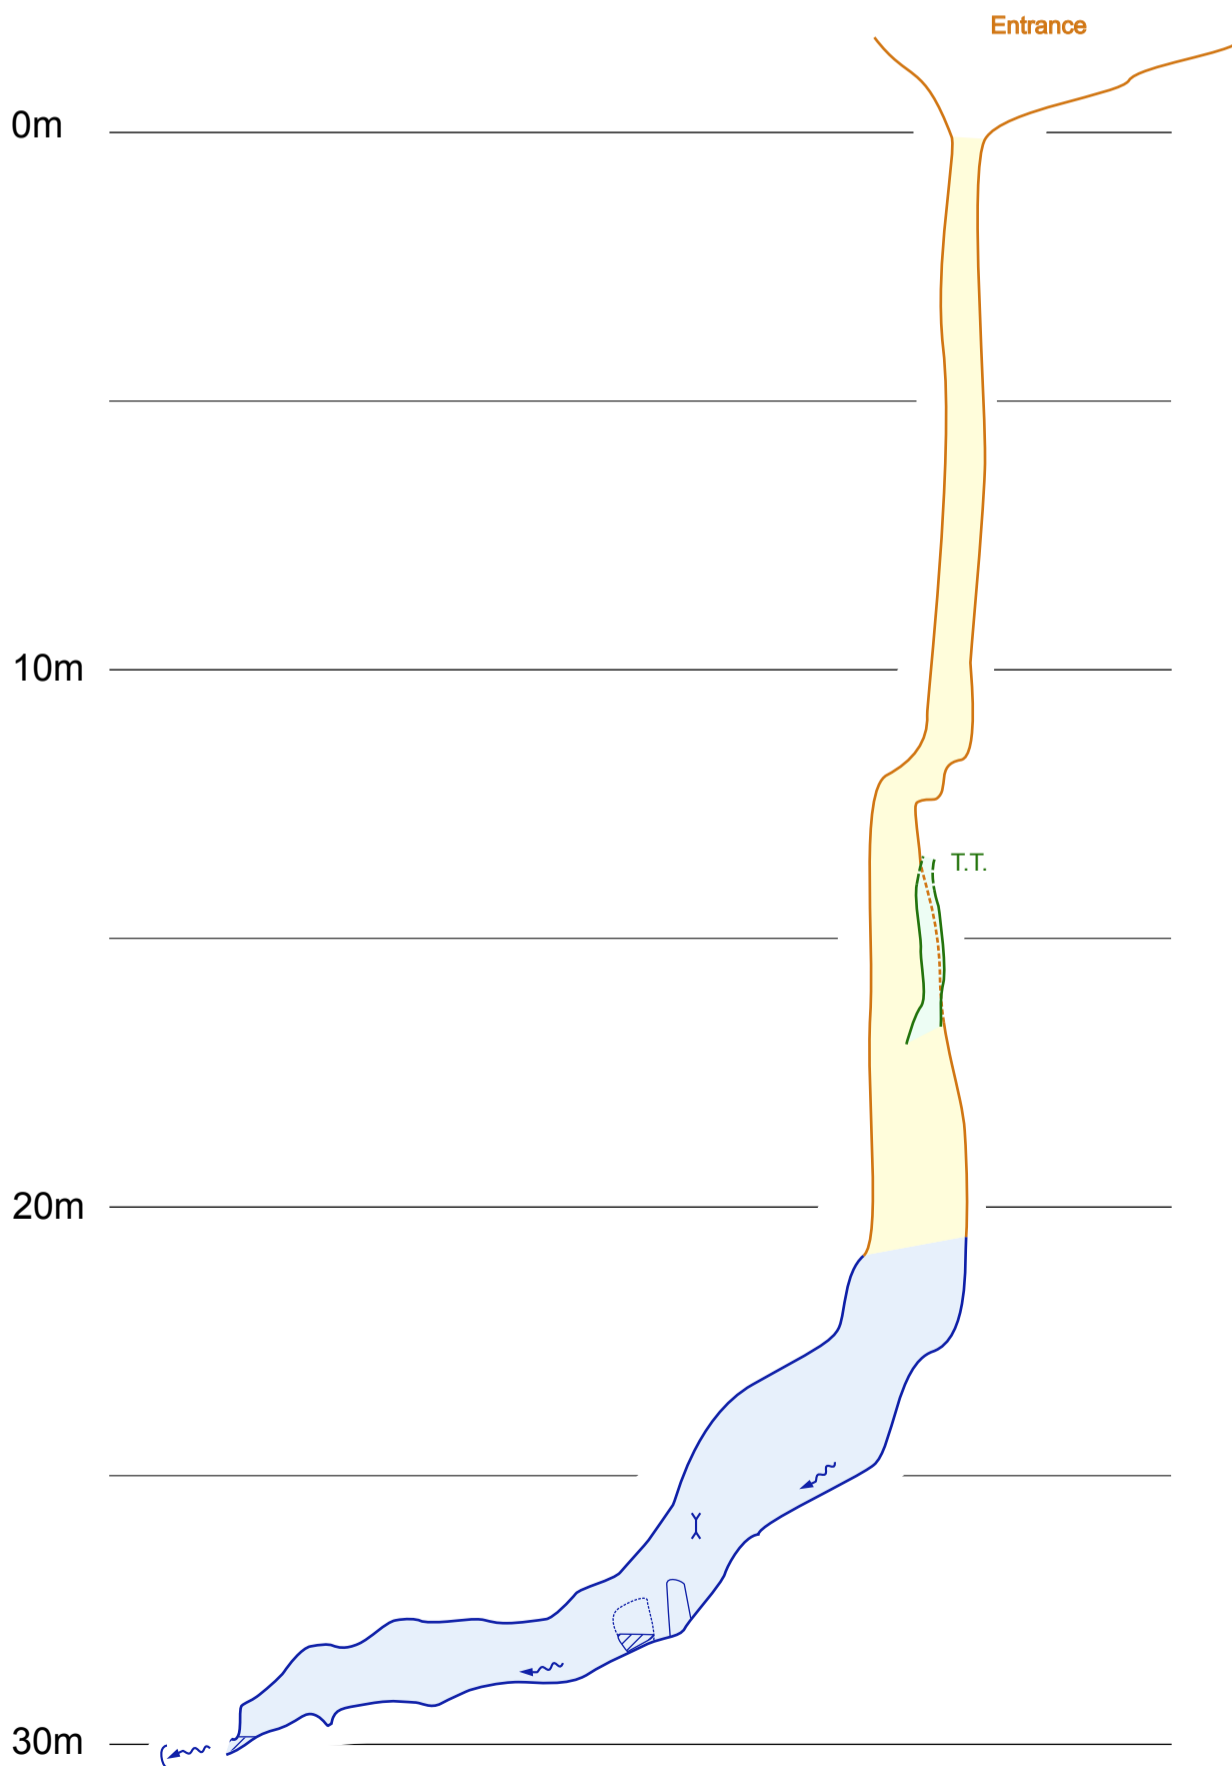

Not Meridian Pot

OS Grid SD 66437918 - Leck Fell, Lancashire, UK
 Altitude 316m - Length: 71m Depth: 30m

Surveyed 2018 : Becca Lawson, Richard Bendall
 2019 : Diane Arthurs, Simon Cornhill

Instruments - PDA & Notebook, Distox2 calibrated to <0.5°

Survey accuracy: BCRA Grade 5c

Drawn in Inkscape: Diane Arthurs & Simon Cornhill - 2021

Elevation 225° - 45°

Legend

- Cave Passage
- Estimated Cave Passage
- Water
- Water Flow
- Water Sink
- Column
- Pebbles
- Step/Pitch
- T.T. Too Tight