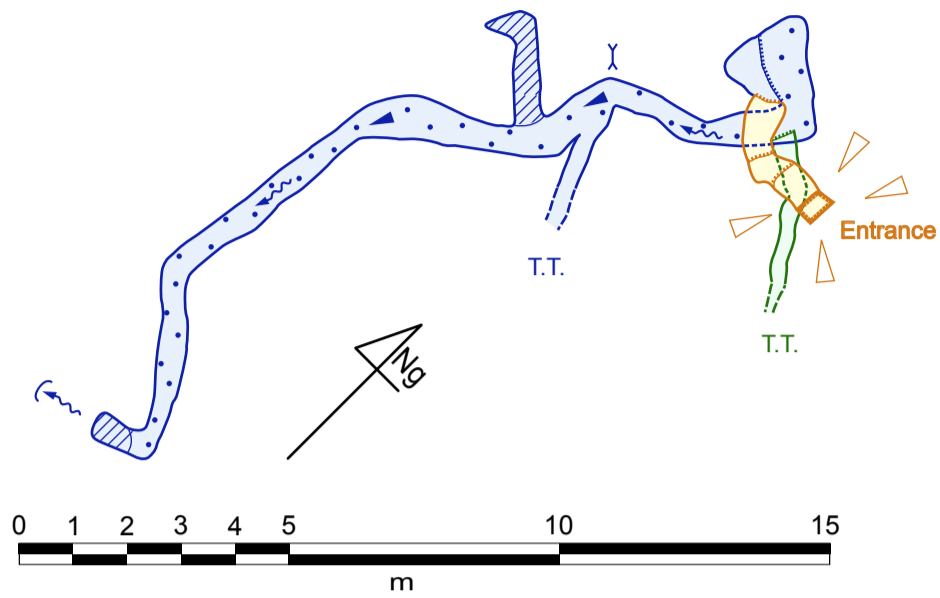

Not Meridian Pot

OS Grid SD 66437918 - Leck Fell, Lancashire, UK
 Altitude 316m - Length: 71m Depth: 30m

Surveyed 2018 : Becca Lawson, Richard Bendall
 2019 : Diane Arthurs, Simon Cornhill

Instruments - PDA & Notebook, Distox2 calibrated to <0.5°

Survey accuracy: BCRA Grade 5c

Drawn in Inkscape: Diane Arthurs & Simon Cornhill - 2021

Elevation 225° - 45°

Legend

- Cave Passage
- Estimated Cave Passage
- Water
- Water Flow
- Water Sink
- Column
- Pebbles
- Step/Pitch
- T.T. Too Tight