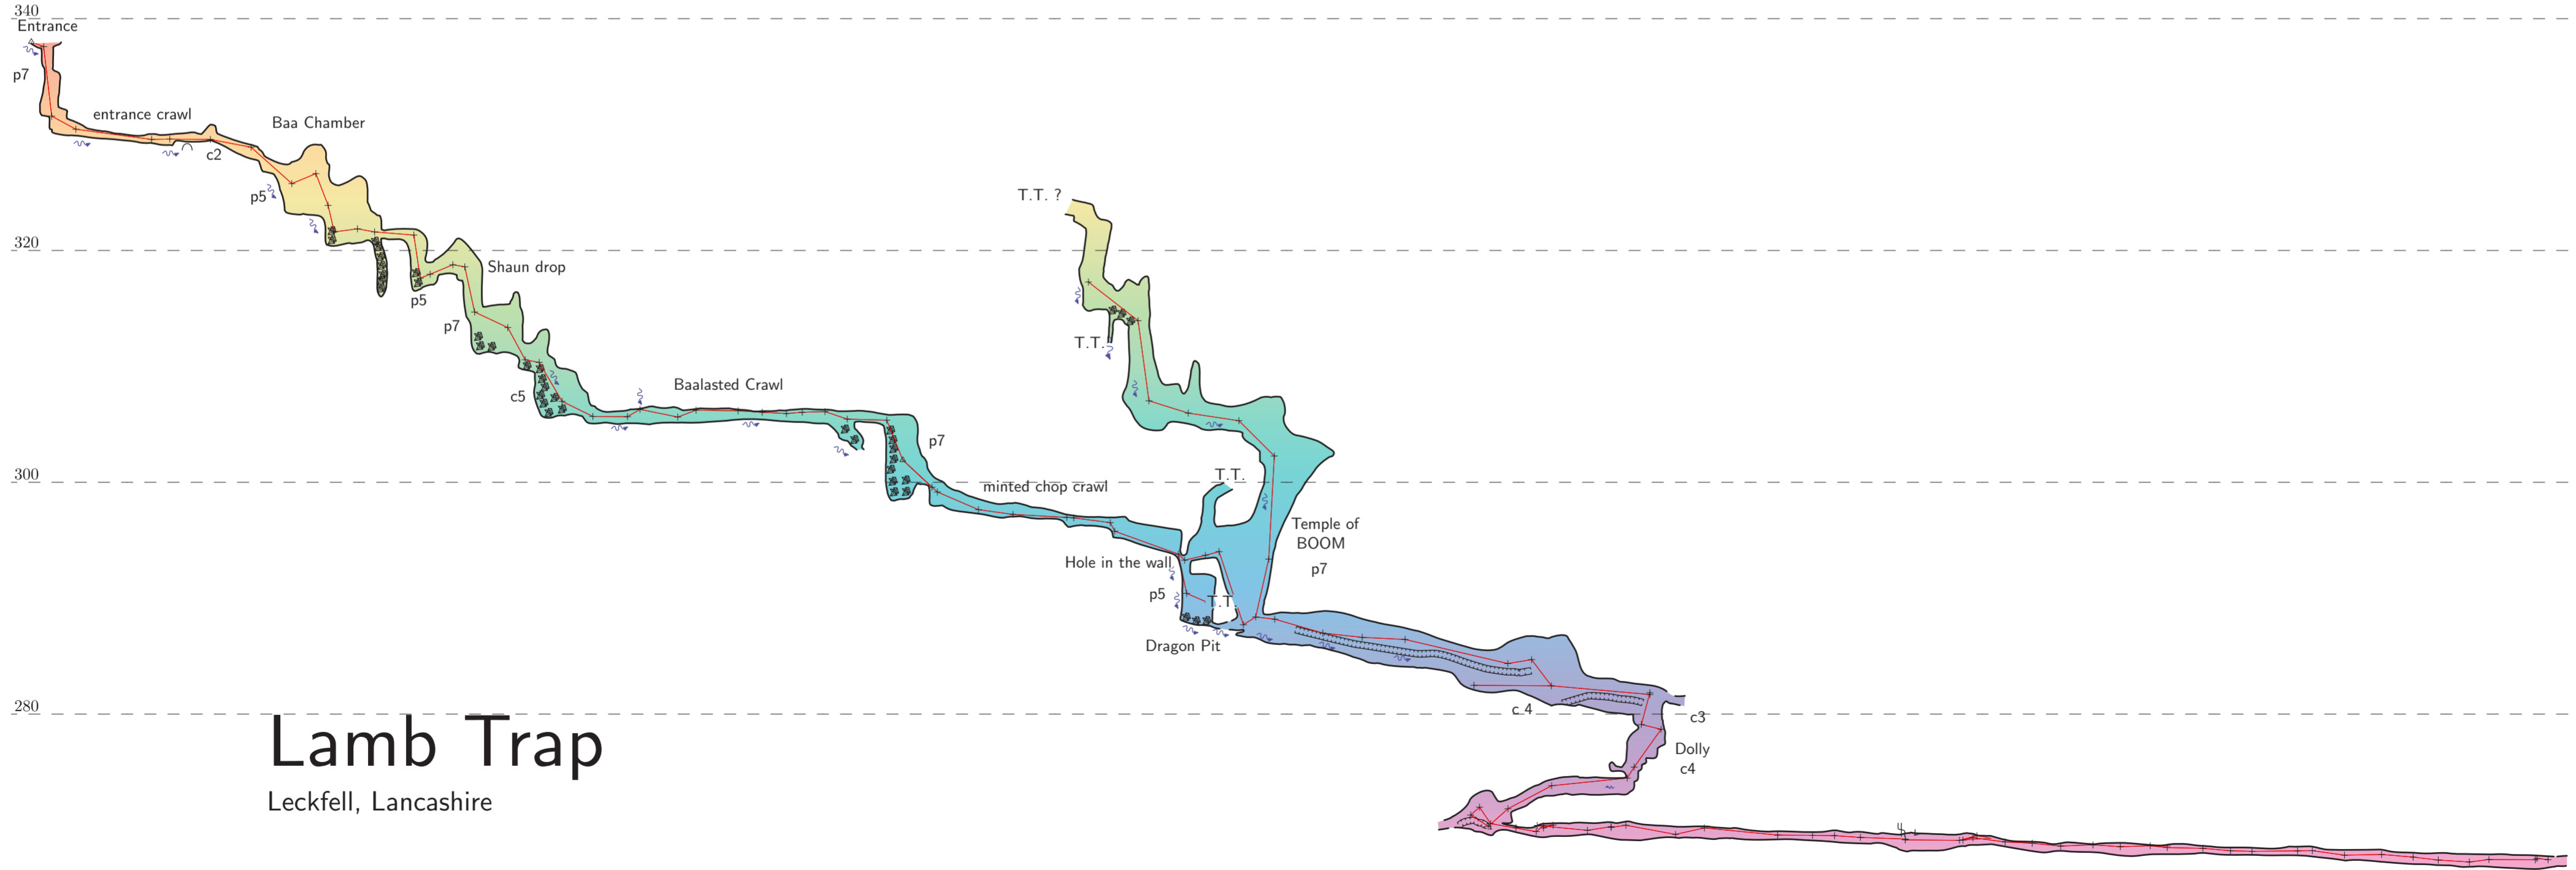

# PLAN

# EXTENDED ELEVATION

## Lamb Trap

Leckfell, Lancashire

Length: 361 m

Depth: 71 m

Surveyed by: Becca.Lawson, Diane.Arthurs, Simon.Cornhill 2019 - 2024