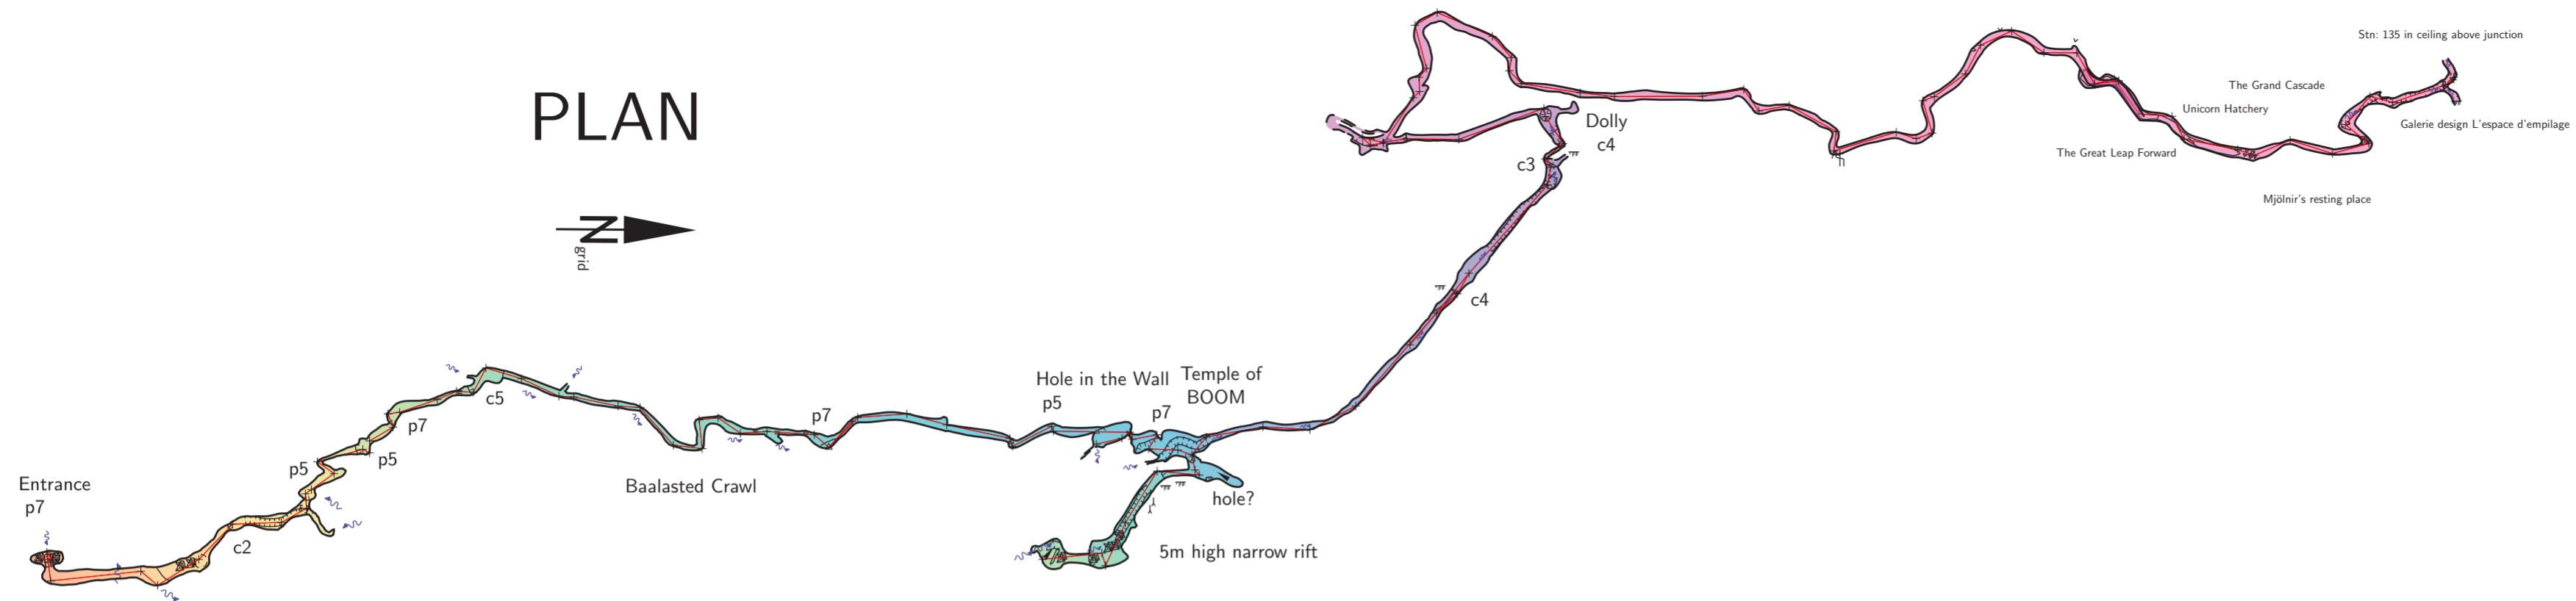

# PLAN

# EXTENDED ELEVATION

## Lamb Trap

Leckfell, Lancashire

Length: 361 m

Depth: 71 m

Surveyed by: Becca.Lawson, Diane.Arthurs, Simon.Cornhill 2019 - 2024