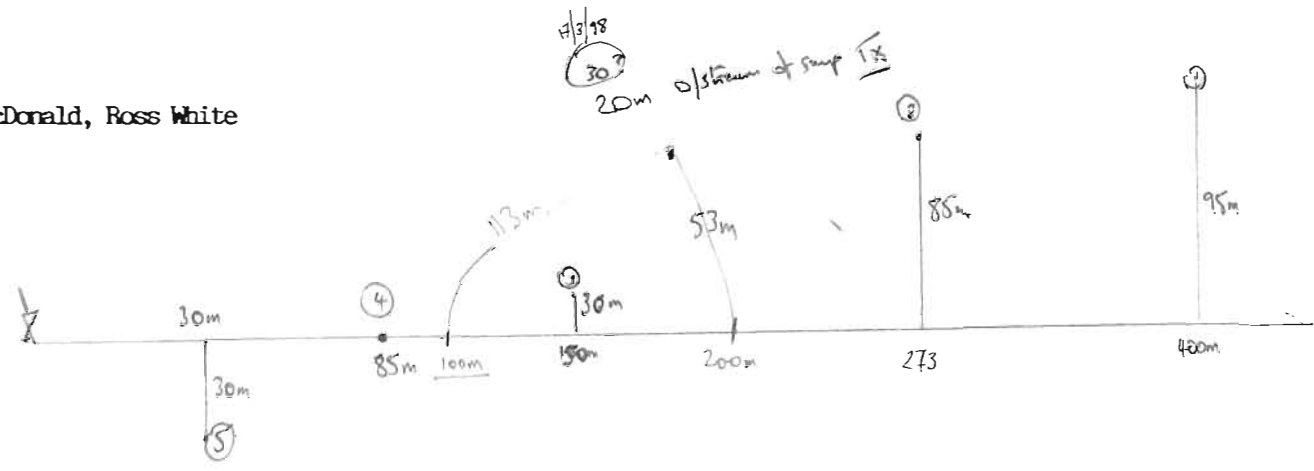

4/4/93  
RADIO LOCATION  
FIELD NOTES

WIGMORE SWALLET, Red Quarr

Surveyed & drawn by Trebor McDonald, Ross White  
Sketch Survey, BCRA Grade 2  
21st January 1993  
Not To Scale

RL 1 - 12.00