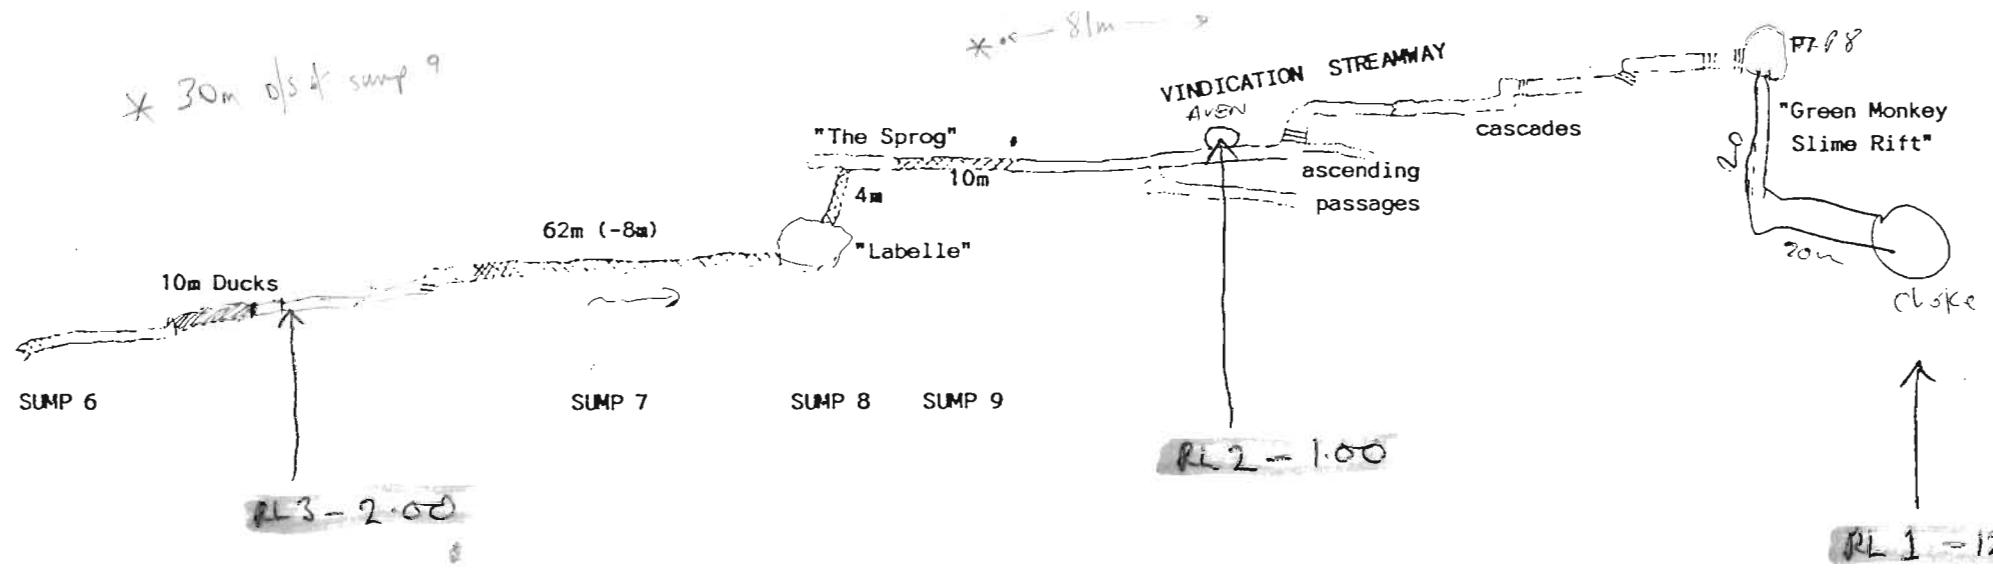

4/4/93  
RADIO LOCATION  
FIELD NOTES

WIGMORE SWALLET, Red Quarr

Surveyed & drawn by Trebor McDonald, Ross White  
Sketch Survey, BCRA Grade 2  
21st January 1993  
Not To Scale

RL 1 - 12.00